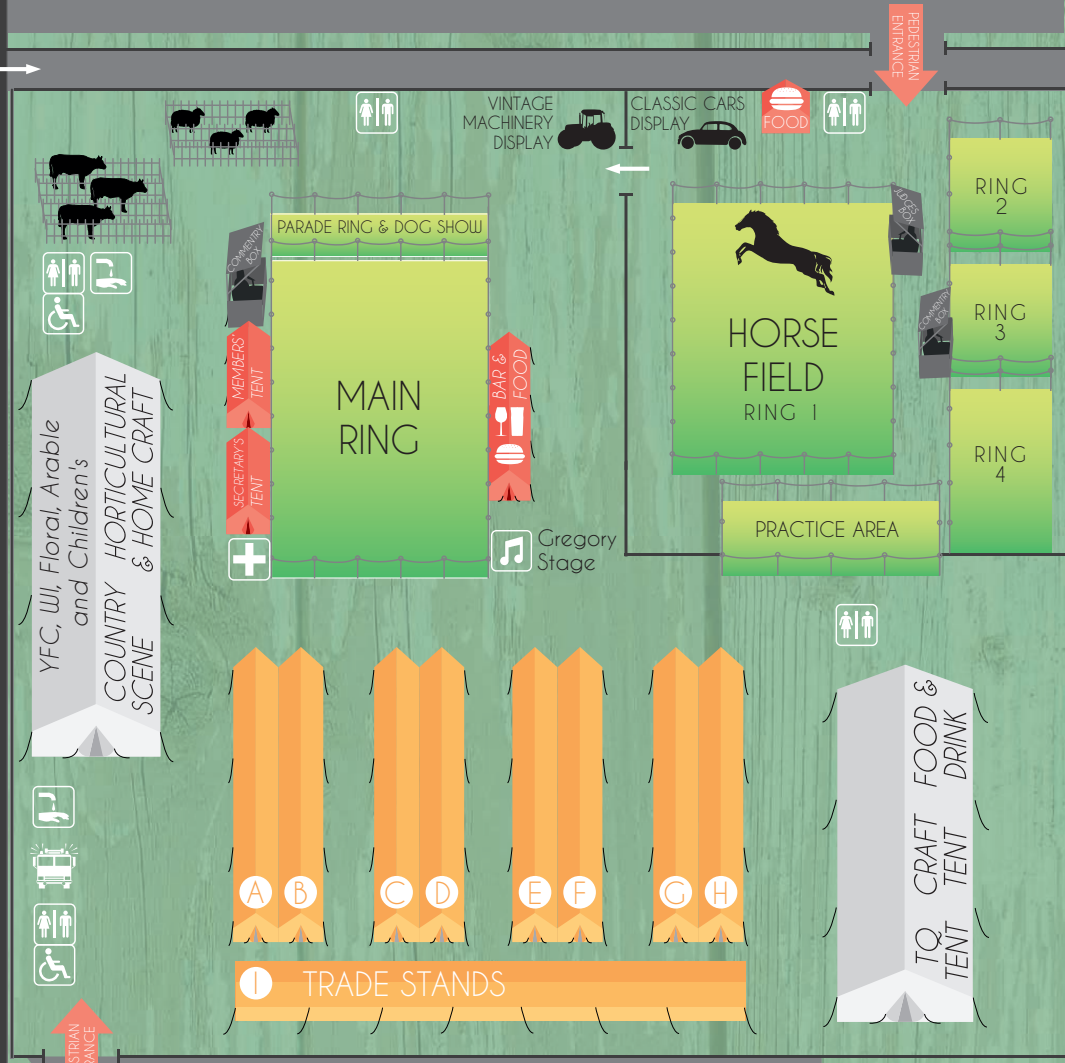

CAR PARKS A, B & D

To Tames

A38 |

To Kingsbridge

FREE SHUTTLE BUS SERVICE from Kingsbridge from 10am all day

CAR PARK C

FIND US!
Venue address:
Borough Farm
TQ9 7QP